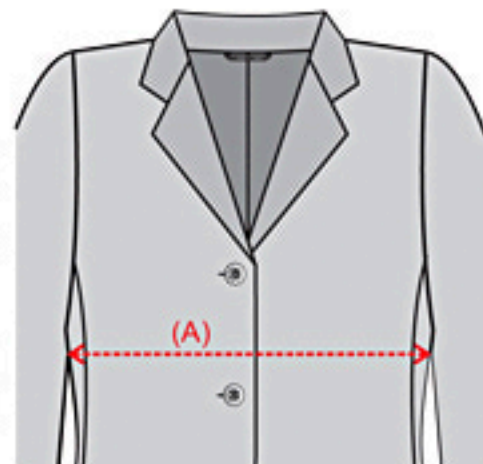

SHOW COATS

LADIES SHOW COAT

	Sizes	2	4	6	8	10	12	14	16
A	Chest	35"	36"	37"	38 ¹ / ₂ "	41"	42 ¹ / ₂ "	44"	45"

CHILDREN SHOW COAT

	Sizes	4	6	8	10	12	14	16
A	Chest	27"	28"	29"	30"	31"	32 ¹ / ₂ "	35"

CHILDREN SHOW COAT EXTRA

	Sizes	6	8	10	12	14	16
A	Chest	30"	31"	32"	33"	34 ¹ / ₂ "	37"

LADIES TALL BOOTS

	Size	6	6 ¹ / ₂	7	7 ¹ / ₂	8	8 ¹ / ₂	9	9 ¹ / ₂	10	10 ¹ / ₂	11
A	Outside Height	20"	20"	20 ¹ / ₂ "	20 ¹ / ₂ "	20 ¹ / ₂ "	20 ¹ / ₂ "	20 ¹ / ₂ "	20 ³ / ₄ "	20 ³ / ₄ "	20 ³ / ₄ "	20 ³ / ₄ "
B	Back Height	16 ¹ / ₂ "	16 ¹ / ₂ "	17 ¹ / ₄ "	17 ¹ / ₄ "	17 ¹ / ₂ "	17 ¹ / ₂ "	17 ³ / ₄ "	17 ³ / ₄ "	18"	18"	18 ¹ / ₄ "
C	Slim Calf Width	13"	13"	13"	13 ¹ / ₂ "	13 ¹ / ₂ "	13 ¹ / ₂ "	14"	14"	14"	14 ¹ / ₂ "	14 ¹ / ₂ "
C	Regular Calf Width	14"	14"	14"	14 ¹ / ₂ "	14 ¹ / ₂ "	14 ¹ / ₂ "	15"	15"	15"	15 ¹ / ₂ "	15 ¹ / ₂ "
C	Wide Calf Width	15"	15"	15"	15 ¹ / ₂ "	15 ¹ / ₂ "	15 ¹ / ₂ "	16"	16"	16"	16 ¹ / ₂ "	16 ¹ / ₂ "