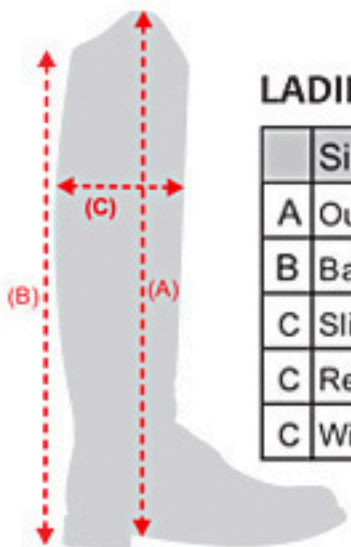

SHOW COATS

LADIES SHOW COAT

	Sizes	2	4	6	8	10	12	14	16
A	Chest	35"	36"	37"	38 ¹ / ₂ "	41"	42 ¹ / ₂ "	44"	45"

CHILDREN SHOW COAT

	Sizes	4	6	8	10	12	14	16
A	Chest	27"	28"	29"	30"	31"	32 ¹ / ₂ "	35"

CHILDREN SHOW COAT EXTRA

	Sizes	6	8	10	12	14	16
A	Chest	30"	31"	32"	33"	34 ¹ / ₂ "	37"

LADIES TALL BOOTS

	Size	6	6 ¹ / ₂	7	7 ¹ / ₂	8	8 ¹ / ₂	9	9 ¹ / ₂	10	10 ¹ / ₂	11
A	Outside Height	20"	20"	20 ¹ / ₂ "	20 ¹ / ₂ "	20 ¹ / ₂ "	20 ¹ / ₂ "	20 ¹ / ₂ "	20 ³ / ₄ "	20 ³ / ₄ "	20 ³ / ₄ "	20 ³ / ₄ "
B	Back Height	16 ¹ / ₂ "	16 ¹ / ₂ "	17 ¹ / ₄ "	17 ¹ / ₄ "	17 ¹ / ₂ "	17 ¹ / ₂ "	17 ³ / ₄ "	17 ³ / ₄ "	18"	18"	18 ¹ / ₄ "
C	Slim Calf Width	13"	13"	13"	13 ¹ / ₂ "	13 ¹ / ₂ "	13 ¹ / ₂ "	14"	14"	14"	14 ¹ / ₂ "	14 ¹ / ₂ "
C	Regular Calf Width	14"	14"	14"	14 ¹ / ₂ "	14 ¹ / ₂ "	14 ¹ / ₂ "	15"	15"	15"	15 ¹ / ₂ "	15 ¹ / ₂ "
C	Wide Calf Width	15"	15"	15"	15 ¹ / ₂ "	15 ¹ / ₂ "	15 ¹ / ₂ "	16"	16"	16"	16 ¹ / ₂ "	16 ¹ / ₂ "

CHILDRENS TALL BOOTS

	Size	12	13	1	2	3	4	5
A	Height	15 ¹ / ₂ "	16"	16 ¹ / ₂ "	17"	18"	18 ¹ / ₂ "	19"
B	Slim/Regular Calf Width	11 ¹ / ₂ "	11 ¹ / ₂ "	12"	12"	12 ¹ / ₂ "	12 ¹ / ₂ "	13"
B	Regular/Wide Calf Width	13"	13"	13 ¹ / ₂ "	13 ¹ / ₂ "	14"	14"	14 ¹ / ₂ "