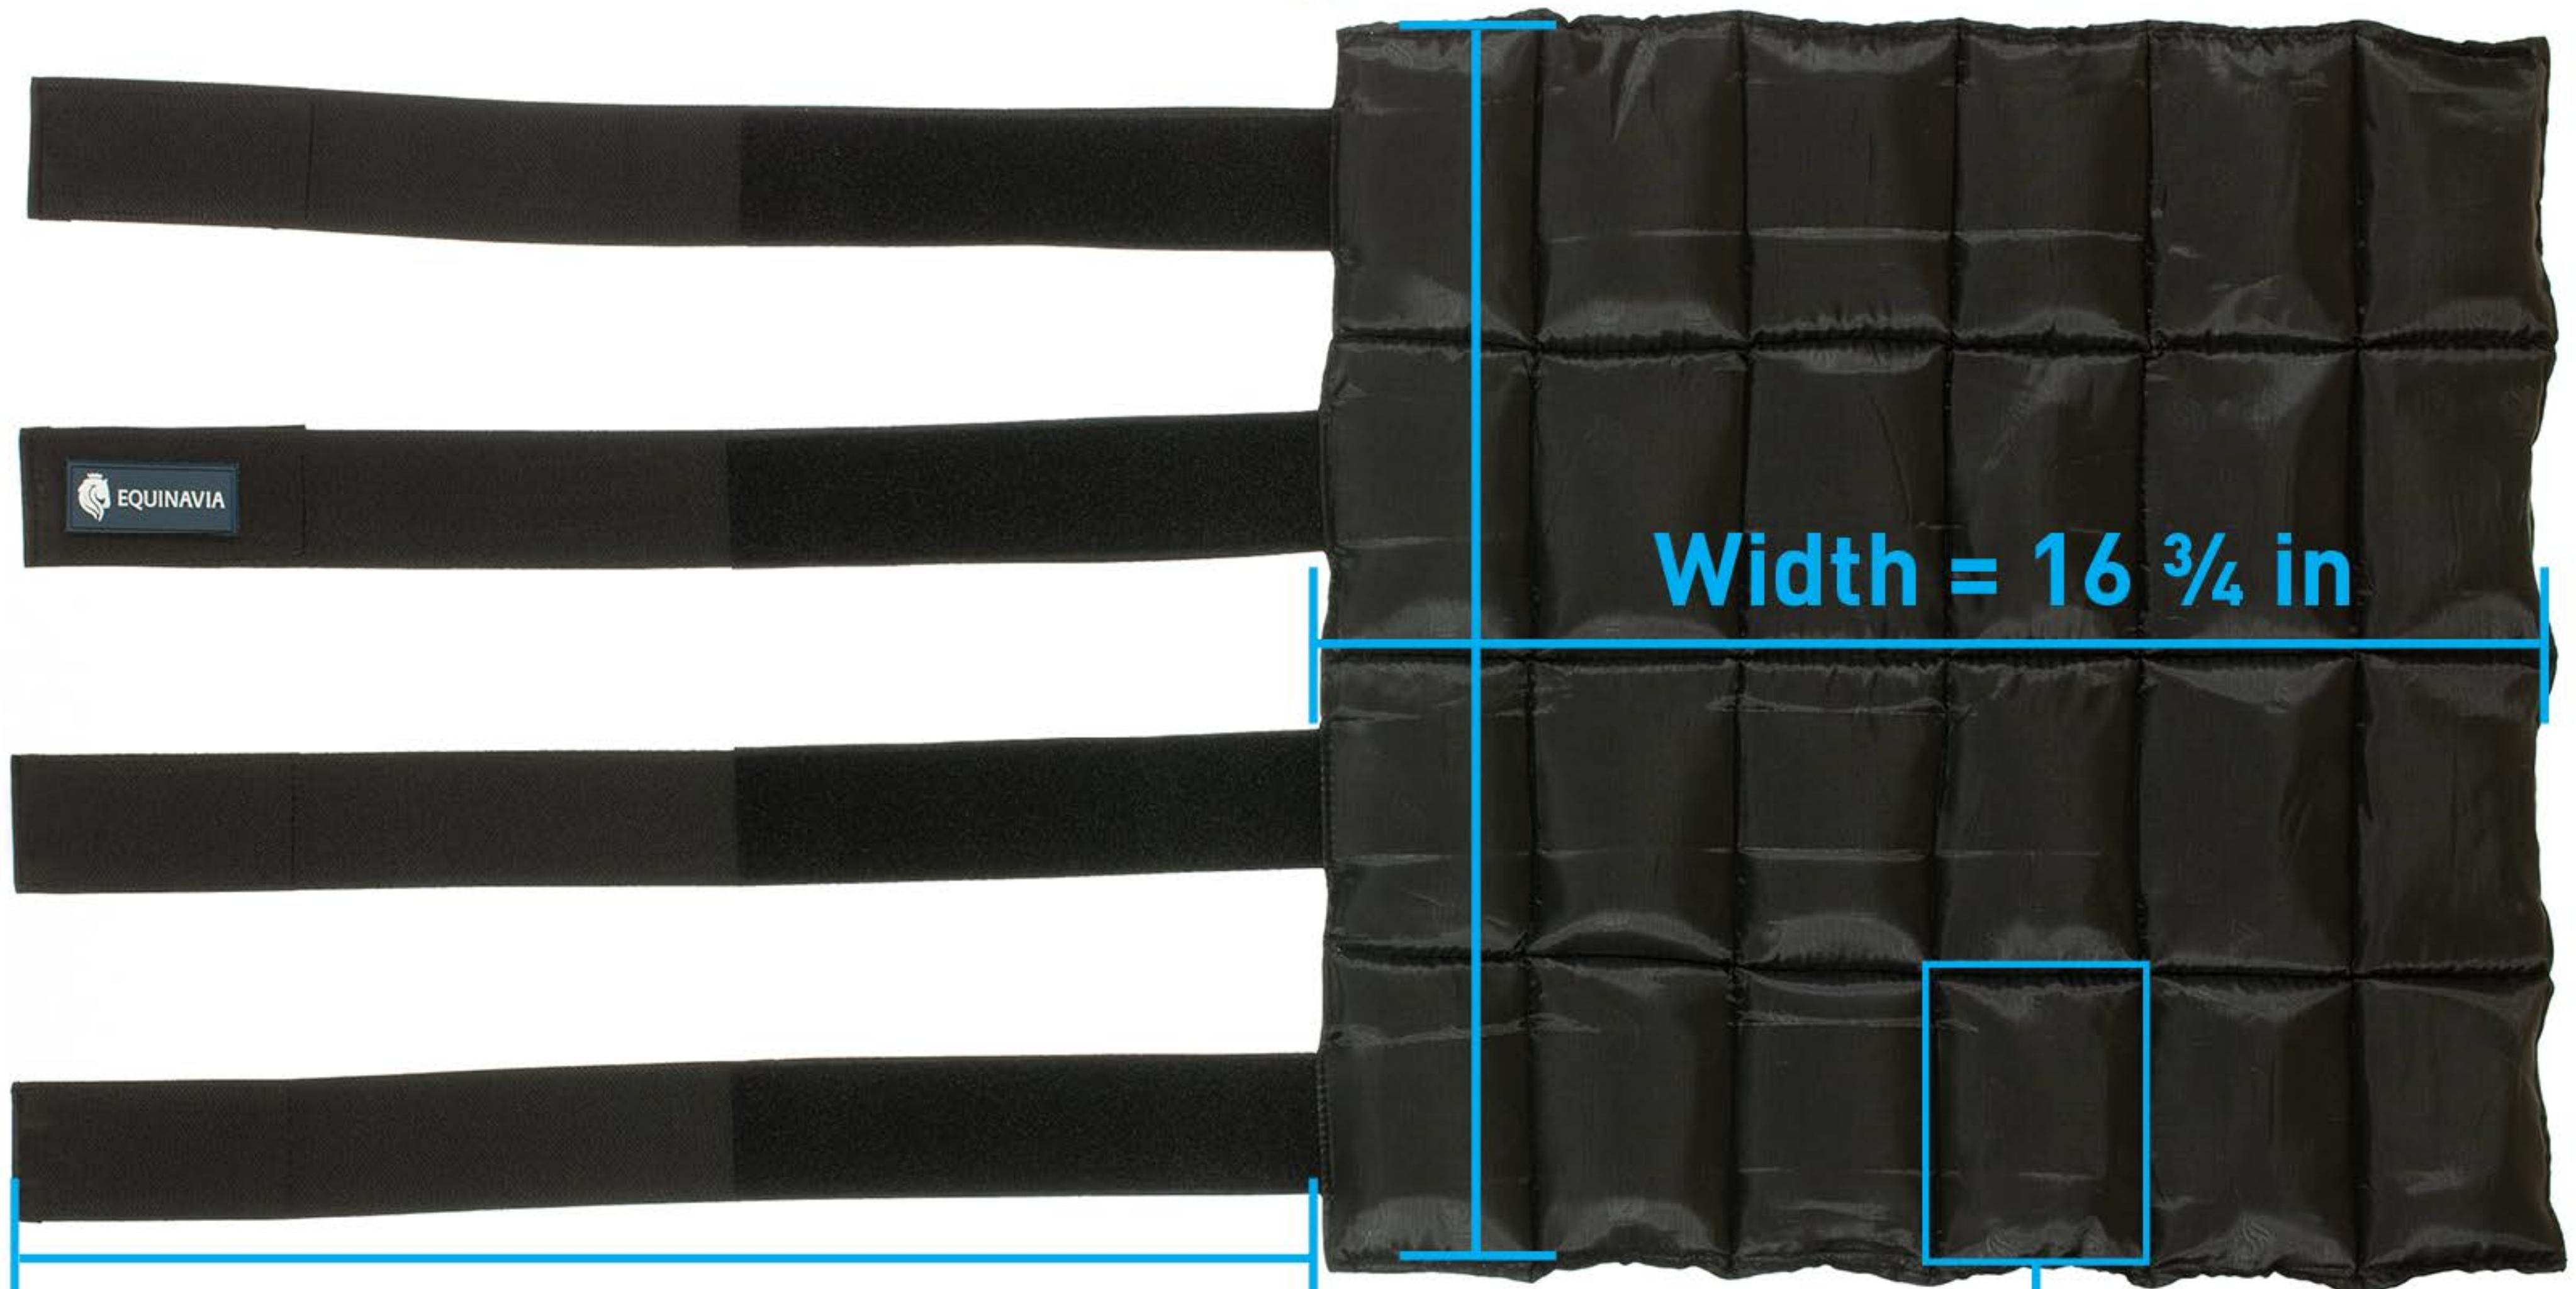

Height = 17 ½ in

Width = 16 ¾ in

Straps = 18 in

(without stretching)

***Each Gel Pouch is
4 in" x 2 ¾ in**