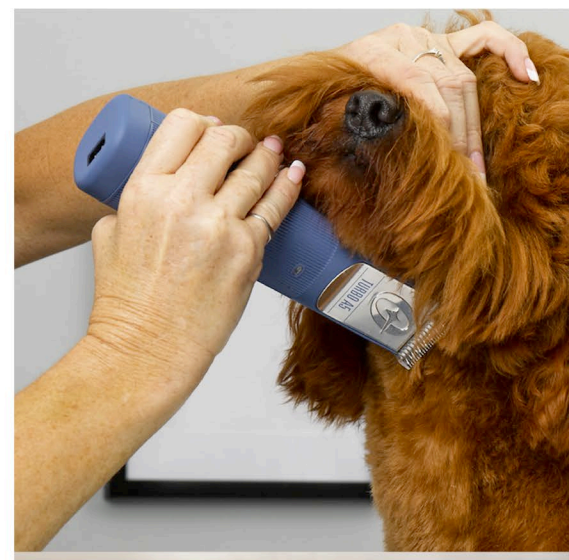

**Oster**  
PROFESSIONAL

CORDLESS  
**TURBO A5**

Animal Clipper, Blue

## Ergonomic, Cordless Design

The cordless, ergonomic design is great for all-day use, with or without the 12-foot cord.

## Adaptive Speed Control

Adaptive speed control automatically adjusts the speed of the motor to maintain power when cutting through dense coats.

## Powerful Brushless Motor with Worm Gear Blade Drive

A powerful, brushless motor with a worm gear blade drive system converts speed into power to easily cut all coat types, including thick or matted.