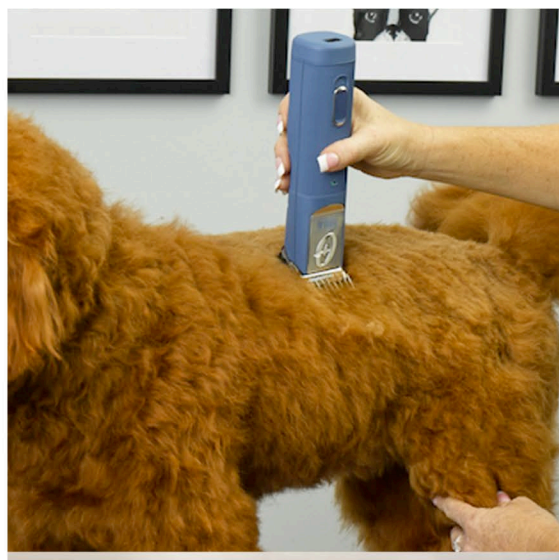

**Oster**  
PROFESSIONAL

CORDLESS  
**TURBO A5**

Animal Clipper, Blue

## Ergonomic, Cordless Design

The cordless, ergonomic design is great for all-day use, with or without the 12-foot cord.

## Powerful Brushless Motor with Worm Gear Blade Drive

A powerful, brushless motor with a worm gear blade drive system converts speed into power to easily cut all coat types, including thick or matted.

## Detachable Stainless Steel Blade

The detachable stainless steel blade is designed to stand the test of time and cut easily through even the thickest coats.