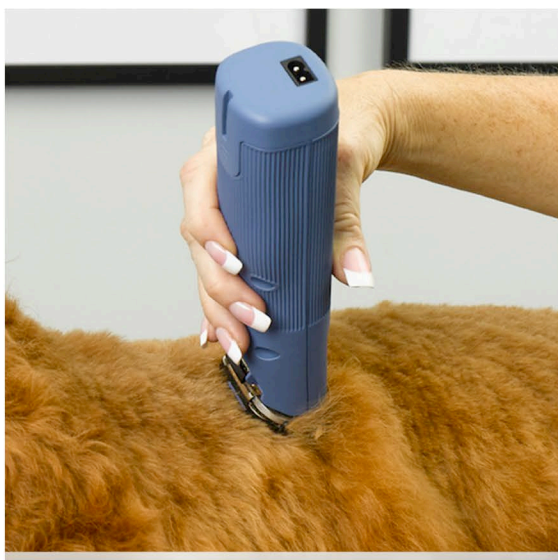

**Oster**  
PROFESSIONAL

CORDLESS  
**TURBO A5**

Animal Clipper, Blue

## Ergonomic, Cordless Design

The cordless, ergonomic design is great for all-day use, with or without the 12-foot cord.