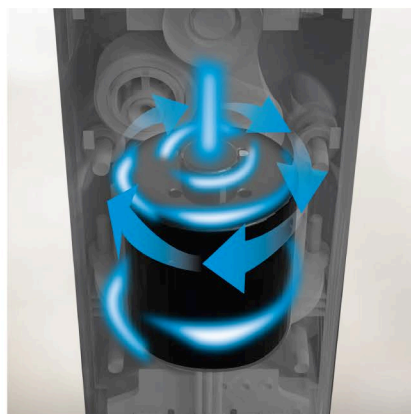

Perfect for Professionals

Long-Lasting Lithium-Ion Battery

The powerful and removable lithium-ion battery has up to 80 minutes of run time.

Powerful Brushless Motor with Worm Gear Blade Drive

A powerful, brushless motor with a worm gear blade drive system converts speed into power to easily cut all coat types, including thick or matted.

Detachable Stainless Steel Blade

The detachable stainless steel blade is designed to stand the test of time and cut easily through even the thickest coats.

Additional Features

Features 3 speed settings and includes a charging stand, blade grease, blade oil, a #10 blade, and a 12-foot cord.