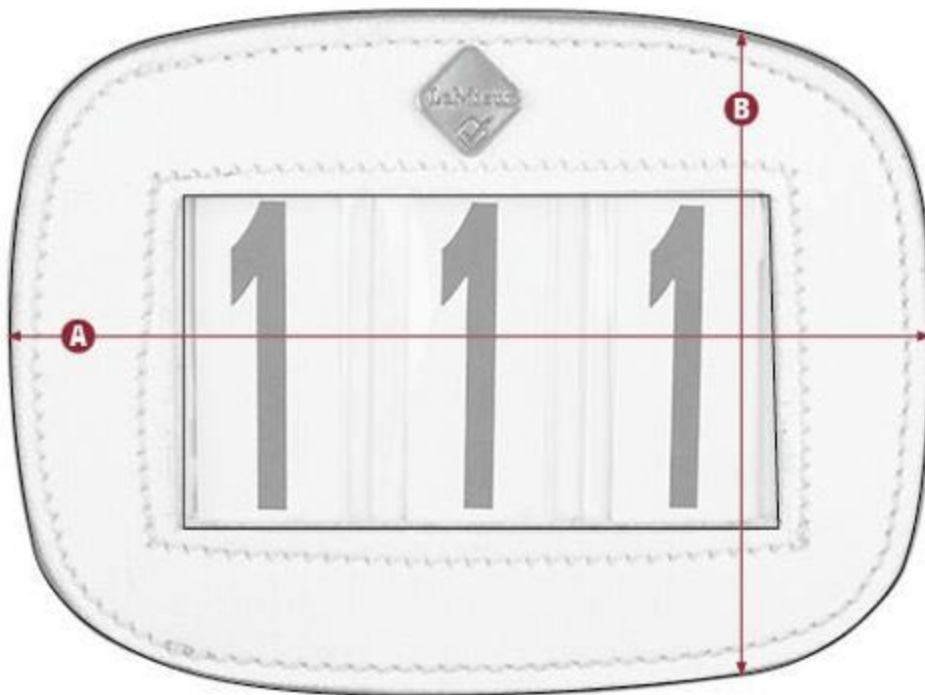

# Leather Saddle Pad Number Holder Rectangle

# Size Chart

	A	B
One Size	4.25 Inches	3 Inches