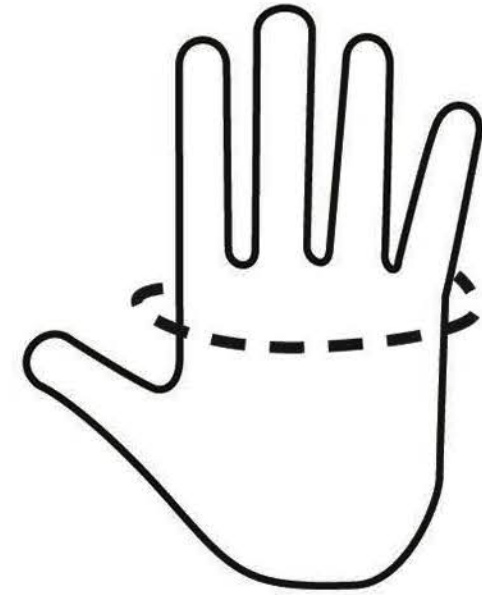

# SIZE GUIDE

GLOVE SIZE		HAND MEASUREMENT
XXS	5-6	6" - 6.5"
XS	6-7	6.5" - 7"
SM	7-8	7" - 8"
MD	9-10	8.5" - 10"
LG	11-12	10.5"+

To find your glove size, measure (**in inches**) around your knuckles with a tape measure, this is shown in the diagram on the left. You should use your dominant hand, the right if you are right-handed, and the left if you are left-handed. Use the chart to determine your proper glove size. **See specific glove descriptions for size availability.**