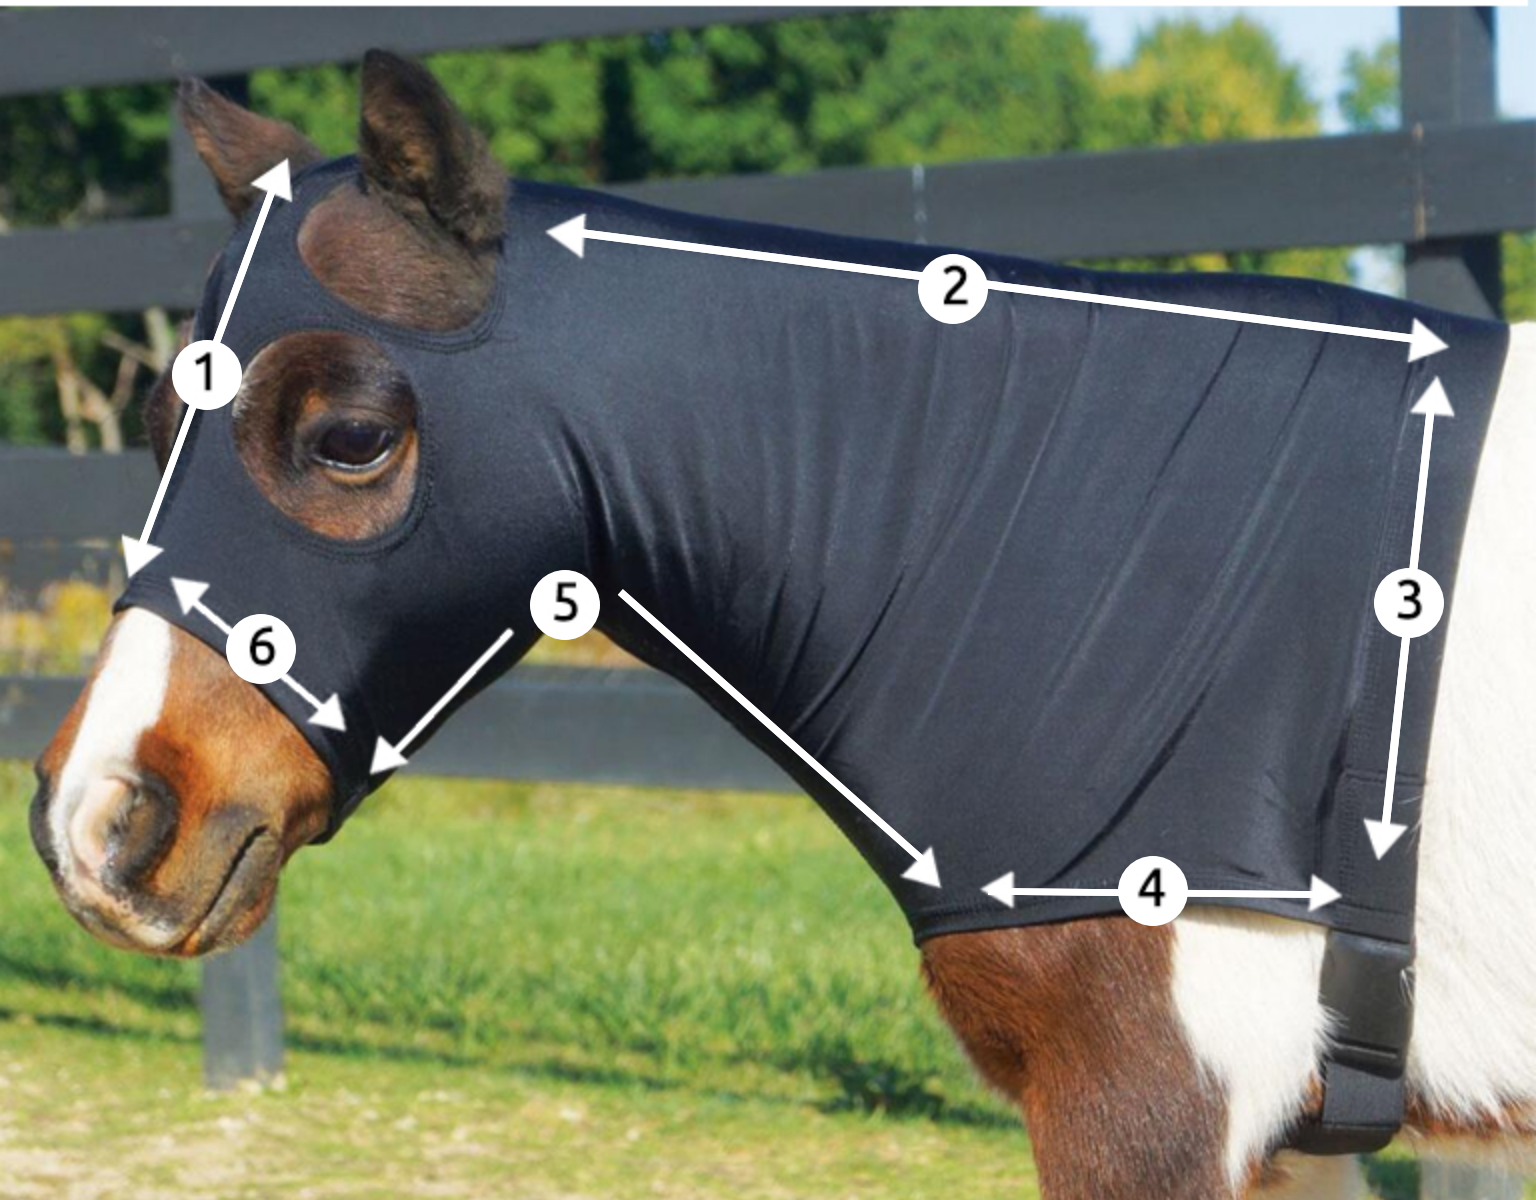

Miniature Lycra Hood

Size	1.	2.	3.	4.	5.	6.
Small	9"	19"	14-19"	11"	17"	5"
Medium	10"	25"	15-20"	14"	19"	7"
Large	11"	30"	17-23"	17"	21"	9"