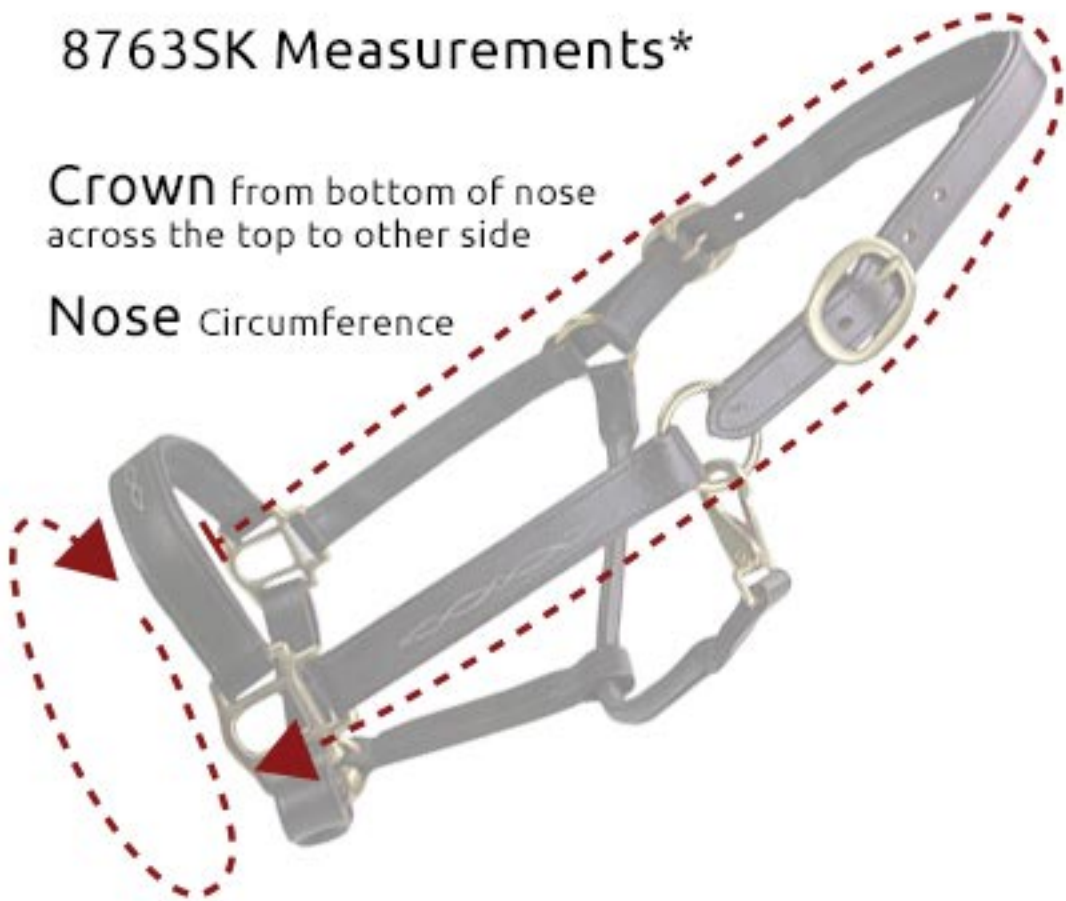

8763SK Measurements*

Crown from bottom of nose
across the top to other side

Nose Circumference

	Nose	Crown
Cob	21.5-24.5"	32.5-38.5"
Horse	24-25.5"	40-46.5"
Large	26.5-28"	41.5-47"

*On all sizes, additional holes can be punched in the noseband to adjust smaller than listed size above. Measurements on this chart are approximate & may vary slightly from the actual item.