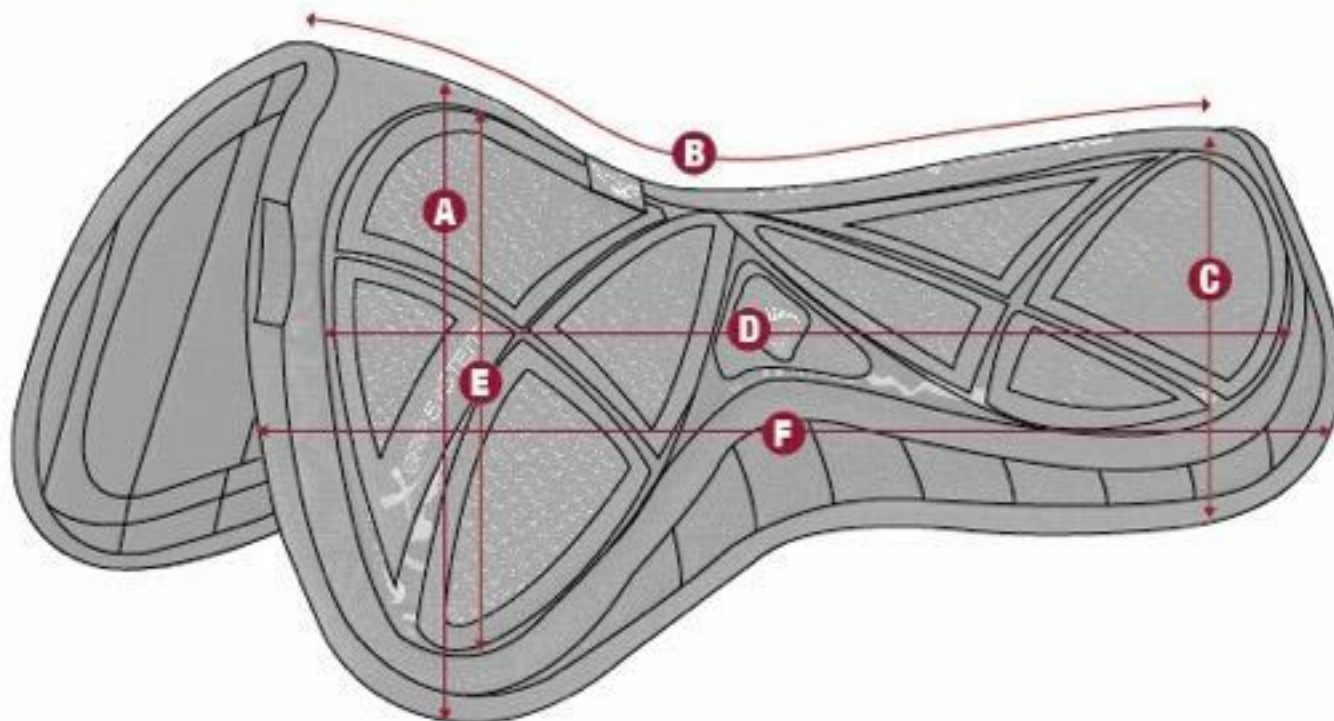

X Grip Half Pad

Size Chart

Size	A	B	C	D	E	F
Large	12.25"	21.5"	8.25"	22"	10.25"	23.5"

Please note all sizes are approximate