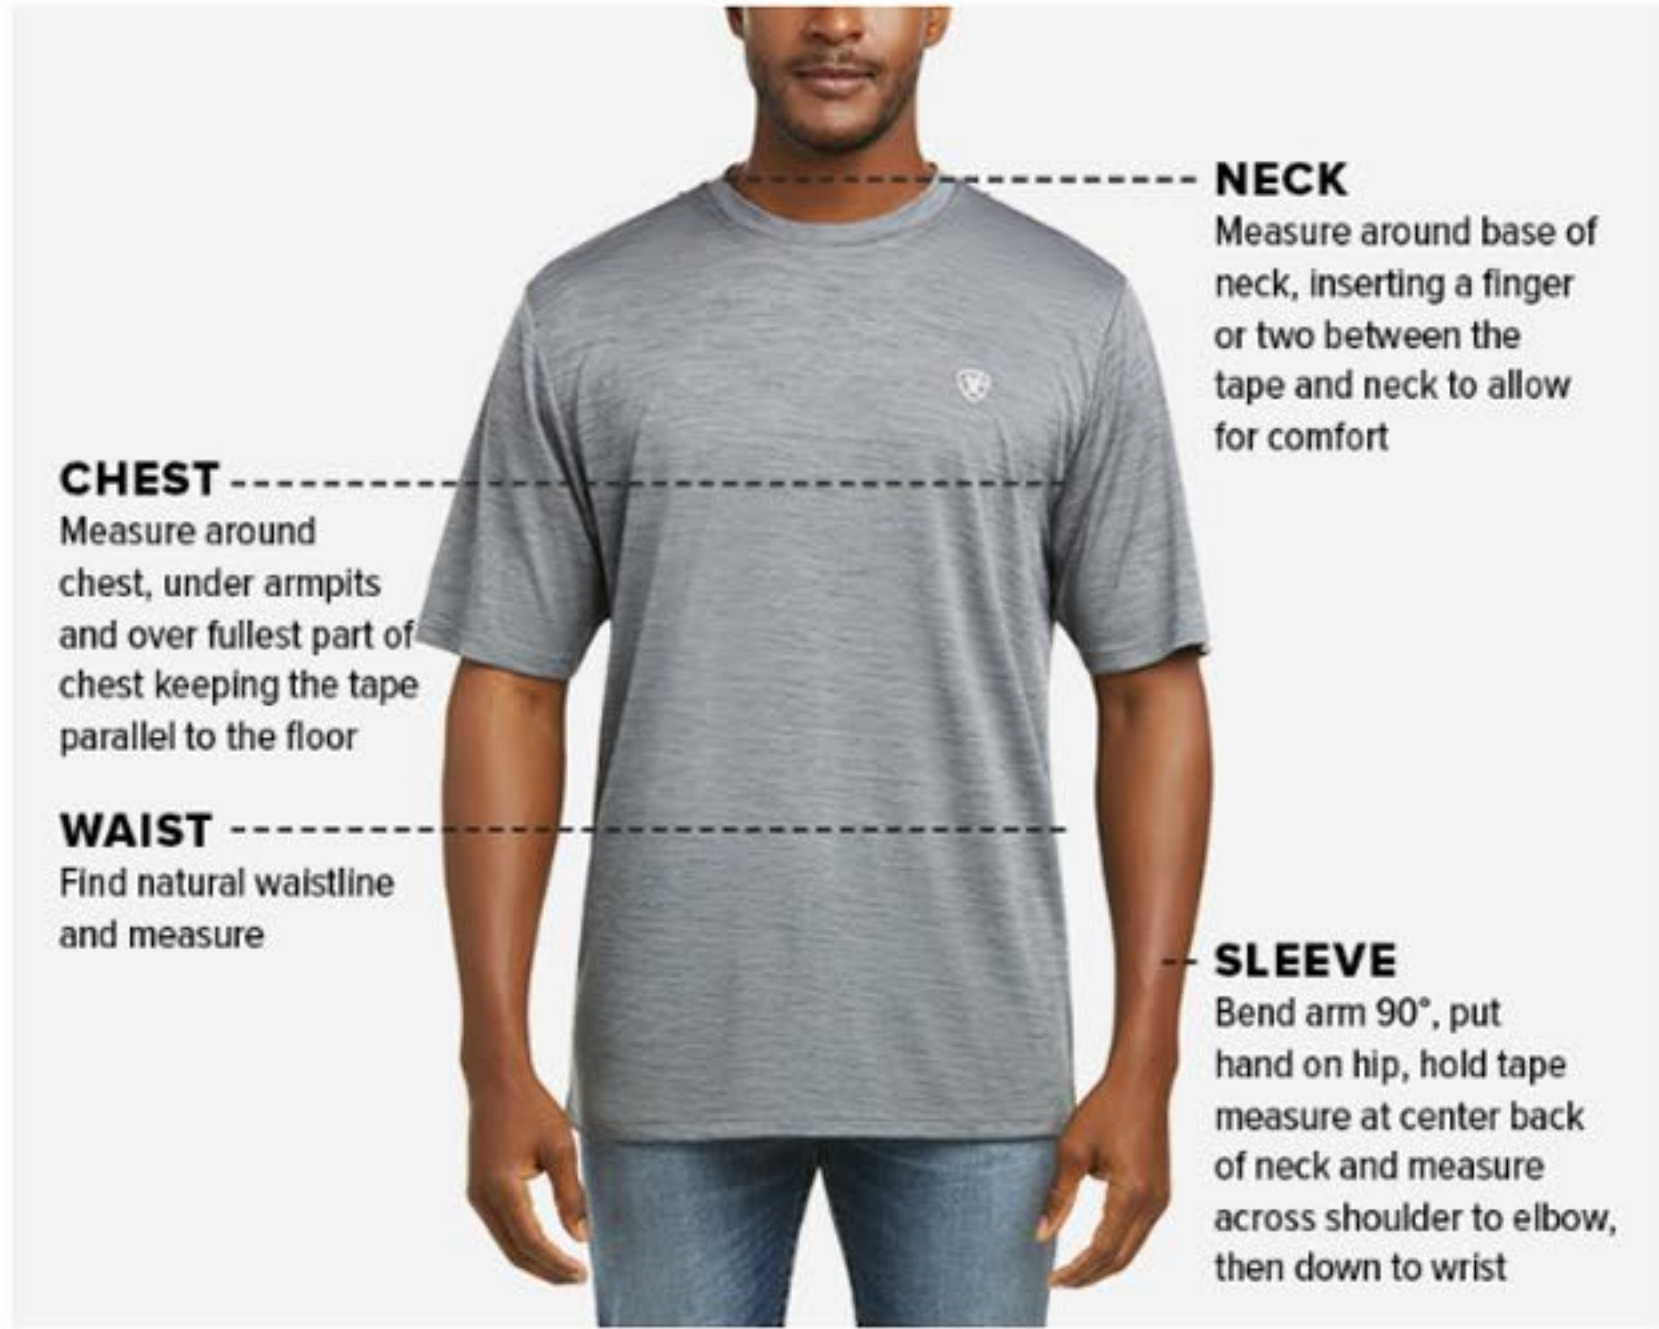

MEN'S CLASSIC FIT TOPS

FIT	SM		MD		LG		XL		XXL	
NECK	14½	14¾	15	15½	16	16½	17	17½	18	18½
CHEST	35	37	38	40	42	44	46	48	50	52
WAIST	29	31	32	34	36	38	40	42	44	46
SLEEVE	33	33½	34	34½	35	35½	35½	36	36	36½

*FITTED SHIRTS ARE 2 INCHES NARROWER IN CHEST AND WAIST

STEP 1: MEASURE YOURSELF / TOPS

The measurements on the size chart are body measurements.