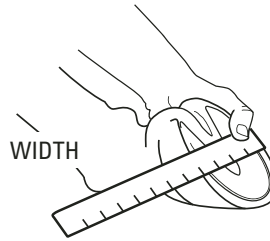

Easyboot*, Epic, Bare & Grip Hoof Boot Measurement Log

Keep track of your horse's hoof growth.
Questions? Give us a call! 1.800.447.8836.

Easyboot, Epic & Bare

Size	Width in inches	Length in inches	Size	Width in mm	Length in mm
Pony	3 3/16" - 3 3/8"	3 3/8" - 3 5/8"	Pony	78-85mm	85-92mm
000	3 3/8" - 3 13/16"	3 5/8" - 4 3/16"	000	86-97mm	93-105mm
00	3 13/16" - 4 3/8"	4 3/16" - 4 5/8"	00	98-110mm	106-117mm
0	4 3/8" - 4 9/16"	4 5/8" - 4 15/16"	0	111-116mm	118-124mm
1	4 9/16" - 4 7/8"	4 15/16" - 5 1/8"	1	117-123mm	125-130mm
2	4 7/8" - 5 1/8"	5 1/8" - 5 9/16"	2	124-130mm	131-140mm
3	5 1/8" - 5 1/2"	5 9/16" - 5 15/16"	3	131-139mm	141-150mm
4	5 1/2" - 5 15/16"	5 15/16" - 6 7/16"	4	140-150mm	151-163mm
5	5 15/16" - 6 7/16"	6 7/16" - 6 7/8"	5	151-163mm	164-174mm
6	6 7/16" - 6 7/8"	6 7/8" - 7 7/16"	6	164-175mm	175-188mm
7	6 7/8" - 7 9/16"	7 7/16" - 7 3/4"	7	176-192mm	189-195mm

*does not apply to the original pre 2005 Easyboot

Measure the width of the hoof across the bottom at the widest point.

Measure the length of the hoof from the toe to the buttress line of the heel. The buttress line is the farthest weight bearing point of the heel where the hoof wall ends. Do not include the heel bulbs in the measurement.