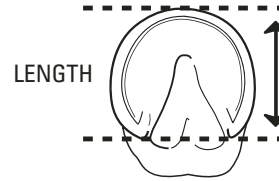

Easyboot*, Epic, Bare & Grip Hoof Boot Measurement Log

Keep track of your horse's hoof growth.
Questions? Give us a call! 1.800.447.8836.

Easyboot, Epic & Bare

Size	Width in inches	Length in inches	Size	Width in mm	Length in mm
Pony	3 3/16" - 3 3/8"	3 3/8" - 3 5/8"	Pony	78-85mm	85-92mm
000	3 3/8" - 3 13/16"	3 5/8" - 4 3/16"	000	86-97mm	93-105mm
00	3 13/16" - 4 3/8"	4 3/16" - 4 5/8"	00	98-110mm	106-117mm
0	4 3/8" - 4 9/16"	4 5/8" - 4 15/16"	0	111-116mm	118-124mm
1	4 9/16" - 4 7/8"	4 15/16" - 5 1/8"	1	117-123mm	125-130mm
2	4 7/8" - 5 1/8"	5 1/8" - 5 9/16"	2	124-130mm	131-140mm
3	5 1/8" - 5 1/2"	5 9/16" - 5 15/16"	3	131-139mm	141-150mm
4	5 1/2" - 5 15/16"	5 15/16" - 6 7/16"	4	140-150mm	151-163mm
5	5 15/16" - 6 7/16"	6 7/16" - 6 7/8"	5	151-163mm	164-174mm
6	6 7/16" - 6 7/8"	6 7/8" - 7 7/16"	6	164-175mm	175-188mm
7	6 7/8" - 7 9/16"	7 7/16" - 7 3/4"	7	176-192mm	189-195mm

*does not apply to the original pre 2005 Easyboot

Measure the width of the hoof across the bottom at the widest point.

Measure the length of the hoof from the toe to the buttress line of the heel. The buttress line is the farthest weight bearing point of the heel where the hoof wall ends. Do not include the heel bulbs in the measurement.