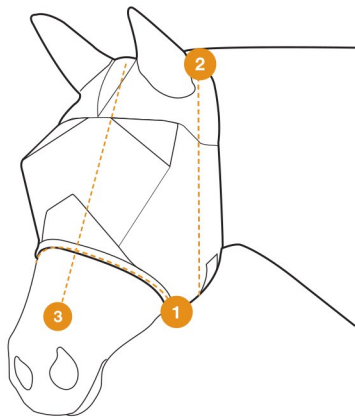

# Measuring Chart

- 1 Around entire face and mid jaw
- 2 Around neck 2" behind ears down to mid jaw to same point on other side
- 3 Between ears (poll) down center of face to mid nostril

## SIZE

	1	2	3	Ears
Mini/Foal	18"	27"	15"	5.5"
Weanling/Small Pony	22"	34"	18"	7"
Yearling/Large Pony	24"	35"	22"	8"
Arab/Small Horse	26"	38"	24.5"	8"
Horse	28"	40"	26"	8"
Warmblood	30"	42"	27"	9"
Draft	34"	50"	29"	9.5"

## DONKEY SIZE

Mini Horse/Mini Donkey	18"	27"	15"	11"
Sm Pony/Lg Mini Donkey	22"	34"	18"	11"
Lg Pony/Donkey	24"	35"	22"	13"
Arab/Sm Horse/Lg Donkey	26"	38"	24.5"	13"
Horse/Mule	28"	40"	26"	13"
Warmblood/Lg Mule	30"	42"	27"	15.5"
Draft/Mammoth Mule	34"	50"	29"	15.5"

Measurement 1 has a variance of 4" because of the adjustable hook-and-loop closure. **Ensure mask does not touch the eye area.**

Hook-and-loop extension strap available if needed.