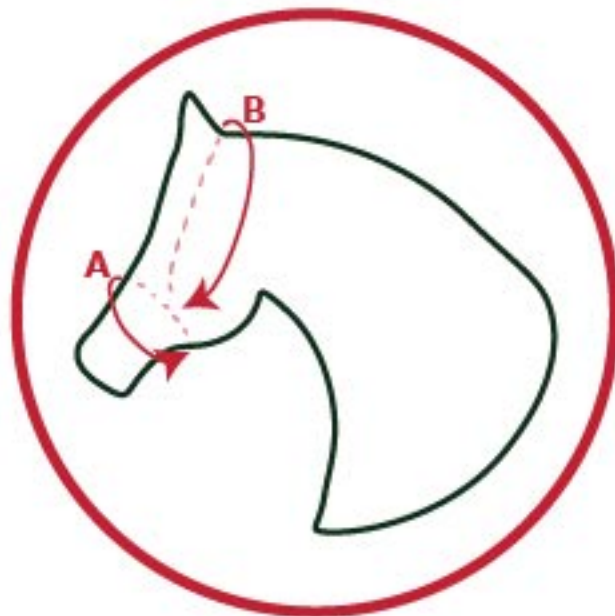

Micklem Headcollar

Product size chart

	Head Piece	Check Piece	Chin Strap	Nose Band
Pony	25 inches	6 inches	11 inches	10.5 inches
Small Horse / Cob	26 inches	7 inches	12 inches	11 inches
Standard Horse	28 inches	7 inches	13 inches	12 inches
Large Horse	29.5 inches	8 inches	14 inches	12.5 inches

Measuring your horse

Size	A	B	Horse Size
Pony	22 inches - 28 inches	30 inches - 33 inches	13.2hh and lower
Small Horse	24 inches - 30 inches	31 inches - 35 inches	13.2hh large head - 15.2hh fine Head
Standard Horse	24 inches - 30 inches	33 inches - 41 inches	14.2hh large head - 16.3hh fine head
Large Horse	28 inches - 33 inches	35 inches - 43 inches	16.2hh large head and higher