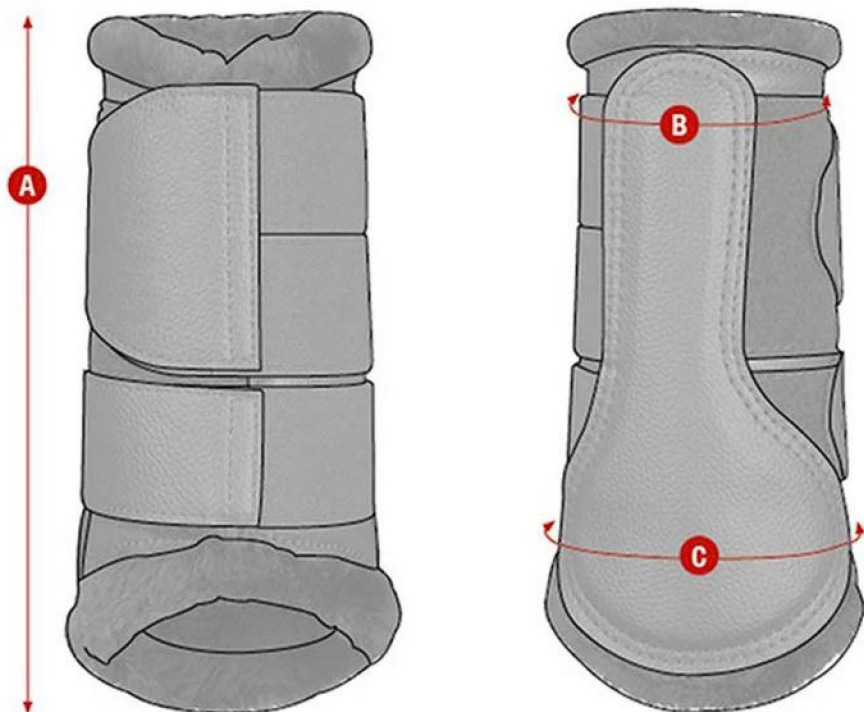

| SIZE | A | B | C |
|-----------------------|--------|--------|--------|
| COB ^(MD) | 10.50" | 11.75" | 9.00" |
| HORSE ^(LG) | 11.50" | 12.50" | 9.75" |
| LG ^(XL) | 12.5" | 13.75" | 10.50" |

| Horse Size | Leg Size | Front Legs | Hind Legs |
|-------------------------|-------------|------------|-----------|
| Cob - 14hh - 15.2hh | Stocky Legs | Medium | Medium |
| Horse - 15.2hh - 16.2hh | Stocky Legs | Large | Large |
| Large Horse - 16.2hh + | Stocky Legs | X-Large | X-Large |

| Horse Size | Leg Size | Front Legs | Hind Legs |
|-------------------------|-----------|------------|-----------|
| Cob - 14hh - 15.2hh | Fine Legs | Medium | Medium |
| Horse - 15.2hh - 16.2hh | Fine Legs | Medium | Large |
| Large Horse - 16.2hh + | Fine Legs | Large | X-Large |

| Size | A | B | C |
|---------|------|------|------|
| Medium | 27cm | 30cm | 23cm |
| Large | 29cm | 32cm | 25cm |
| X-Large | 32cm | 35cm | 27cm |

Please note: All measurements are approximate