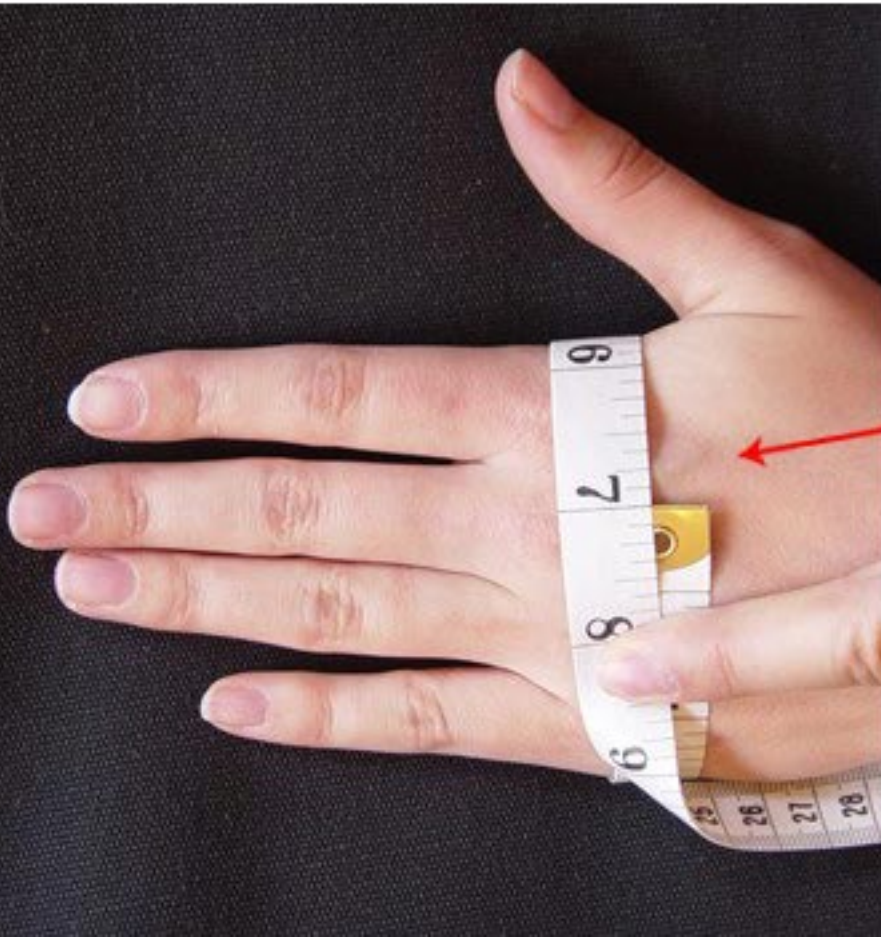

# How to Measure for Glove Size

Soft fabric tape measure placed around the widest part of the hand excluding the thumb.