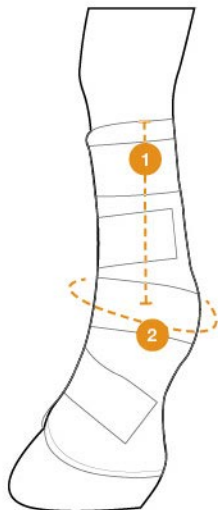

LEG GUARDS

DURABLE MESH LEG WRAPS ELIMINATE SUN SENSITIVITY AND PREVENT FLIES FROM BITING THE LOWER LEG, PASTERNS AND CORONET AREAS ON YOUR HORSE.

Measuring Chart

- 1 Height of Fetlock
- 2 Circumference of Fetlock

Item	Size in Inches	Fetlock Height	Fetlock Circumference
LG3M	Foal/Miniature	4"	7.5"
LG3SP	Weanling/SM Pony	5"	9"
LG3P	Yearling/LG Pony	6"	11"
LG3A	Small Horse/Arab	7.5"	13"
LG3H	Horse	8.5"	14"
LG3WB	Warmblood	9.5"	15"
LG3D	Draft	9"	17.5