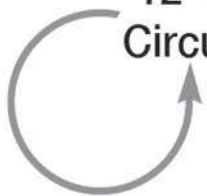

PPEXCFM

Medium Fronts

12" (30.48 cm)
Circumference

9.75" (24.77 cm)
Boot Height

Up to 16.3 Hands

PMXCRM

Medium Rears

13.5" (34.29 cm)
Circumference

10.75" (27.31 cm)
Boot Height

Up to 16.3 Hands

PMXCRL

Large Rears

14" (35.56 cm)
Circumference

11.25" (28.58 cm)
Boot Height

16.3+ Hands

Cross Country Boots