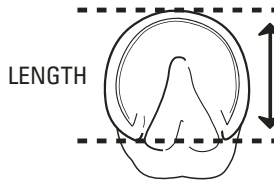

Easyboot Rx Hoof Boot Measurement Log

Keep track of your horse's hoof growth.
Questions? Give us a call! 1.800.447.8836.

Size	Width in inches	Length in inches	Size	Width in mm	Length in mm
00	3 13/16" - 4 3/8"	4 3/16" - 4 5/8"	00	98-110mm	106-117mm
0	4 3/8" - 4 9/16"	4 5/8" - 4 15/16"	0	111-116mm	118-124mm
1	4 9/16" - 4 7/8"	4 15/16" - 5 1/8"	1	117-123mm	125-130mm
2	4 7/8" - 5 1/8"	5 1/8" - 5 9/16"	2	124-130mm	131-140mm
3	5 1/8" - 5 1/2"	5 9/16" - 5 15/16"	3	131-139mm	141-150mm
4	5 1/2" - 5 15/16"	5 15/16" - 6 7/16"	4	140-150mm	151-163mm
5	5 15/16" - 6 7/16"	6 7/16" - 6 7/8"	5	151-163mm	164-174mm
6	6 7/16" - 6 7/8"	6 7/8" - 7 7/16"	6	164-175mm	175-188mm
7	6 7/8" - 7 9/16"	7 7/16" - 7 3/4"	7	176-192mm	189-195mm

Measure the width of the hoof across the bottom at the widest point.

Measure the length of the hoof from the toe to the buttress line of the heel. The buttress line is the farthest weight bearing point of the heel where the hoof wall ends. Do not include the heel bulbs in the measurement.