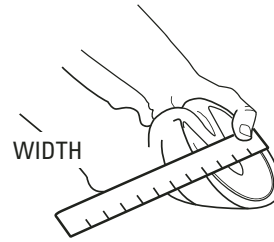

Easyboot Rx Hoof Boot Measurement Log

Keep track of your horse's hoof growth.
Questions? Give us a call! 1.800.447.8836.

Size	Width in inches	Length in inches	Size	Width in mm	Length in mm
00	3 13/16" - 4 3/8"	4 3/16" - 4 5/8"	00	98-110mm	106-117mm
0	4 3/8" - 4 9/16"	4 5/8" - 4 15/16"	0	111-116mm	118-124mm
1	4 9/16" - 4 7/8"	4 15/16" - 5 1/8"	1	117-123mm	125-130mm
2	4 7/8" - 5 1/8"	5 1/8" - 5 9/16"	2	124-130mm	131-140mm
3	5 1/8" - 5 1/2"	5 9/16" - 5 15/16"	3	131-139mm	141-150mm
4	5 1/2" - 5 15/16"	5 15/16" - 6 7/16"	4	140-150mm	151-163mm
5	5 15/16" - 6 7/16"	6 7/16" - 6 7/8"	5	151-163mm	164-174mm
6	6 7/16" - 6 7/8"	6 7/8" - 7 7/16"	6	164-175mm	175-188mm
7	6 7/8" - 7 9/16"	7 7/16" - 7 3/4"	7	176-192mm	189-195mm

Measure the width of the hoof across the bottom at the widest point.

Measure the length of the hoof from the toe to the buttress line of the heel. The buttress line is the farthest weight bearing point of the heel where the hoof wall ends. Do not include the heel bulbs in the measurement.