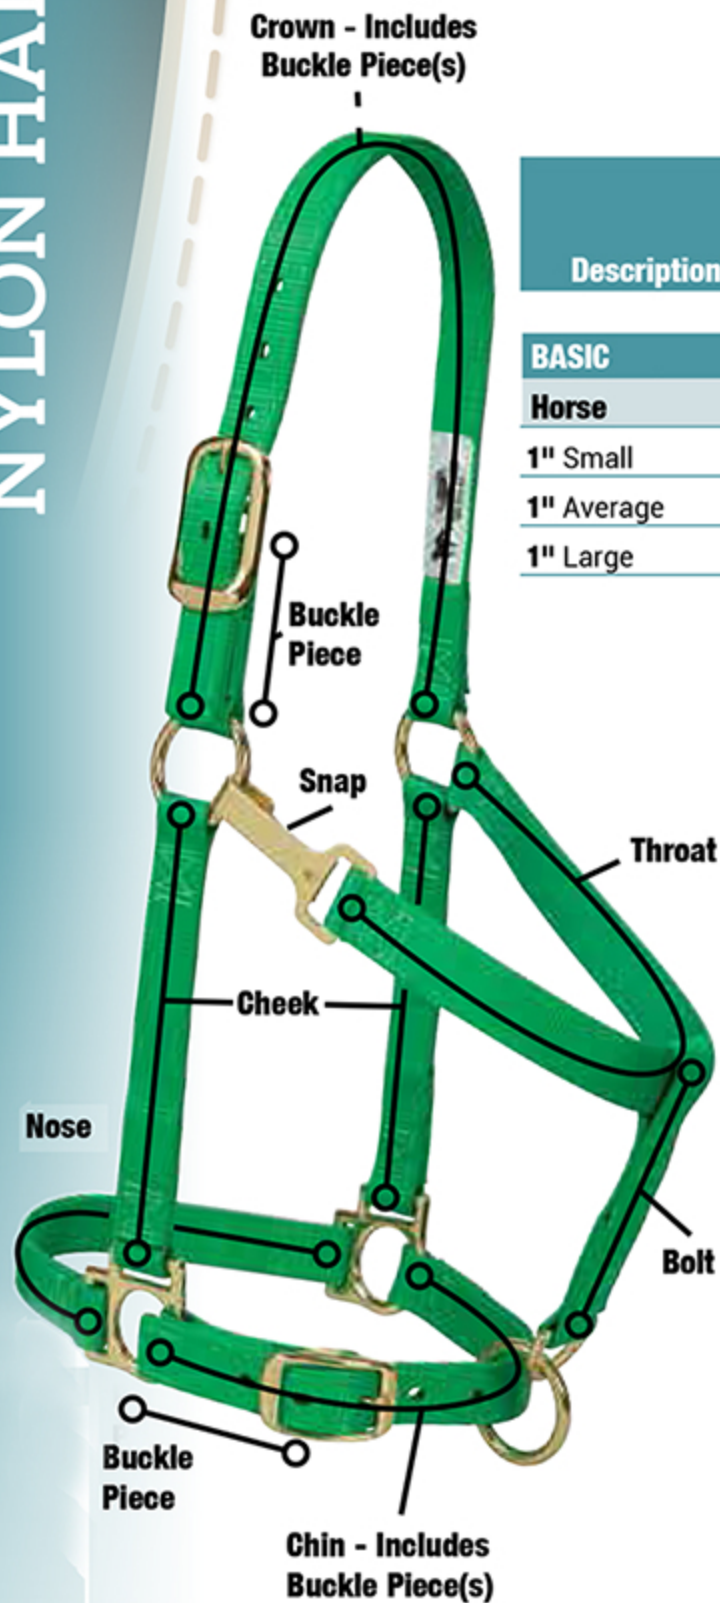

Nylon Halter Sizing Chart

Knowing and choosing the right size halter for a horse can be difficult. Make sure the halter fits every time by referencing the nylon halter chart below.

Description	Crown - Includes Buckle Piece(s)	Nose	Cheek	Throat	Chin - Includes Buckle Piece(s)	Bolt	Buckle Piece
BASIC							
Horse							
1" Small	17 1/2" - 21 1/4"	10"	7"	17 1/4"	11 1/4"	5 1/2"	3"
1" Average	18 1/2" - 22 3/4"	10 1/2"	7 1/2"	18 1/8"	12 1/4"	5 1/2"	3"
1" Large	20" - 24"	11 1/2"	8"	21 1/4"	13 3/8"	6"	3"