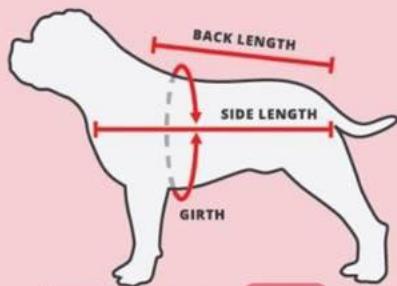

DOG COAT SIZING CHART

Norm

RANGE

XL

SIZE	BACK LENGTH	GIRTH	SIDE LENGTH
S	12"-15"	19"-24"	14"-19"
M	16"-18"	22"-27"	20"-24"
M/L	19"-22"	24"-29"	24"-27"
L	23"-25"	24"-29"	26"-30"
XL	26"-28"	30"-38"	30"-33"
XXL	29"-31"	38"-43"	34"-38"
XXXL	31"-34"	38"-43"	38"-42"

FOR BEST RESULTS: USE SOFT TAPE MEASURE