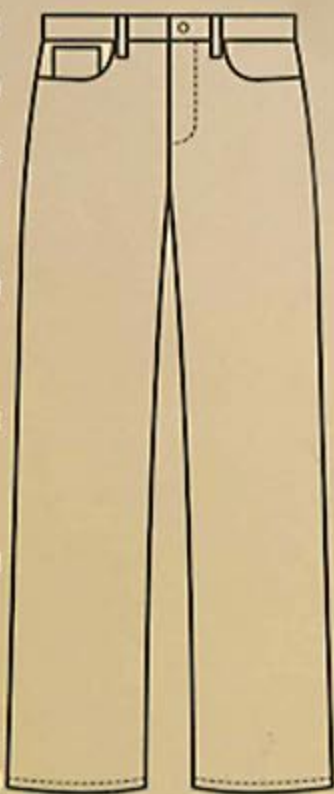

CINCH WHITE LABEL®

RELAXED FIT

MB92834003 PICTURED

Relaxed Waist

Relaxed Hip

Mid Rise

Relaxed Thigh

Relaxed Knee

Straight Leg

18"
Leg Opening

ORIGINAL RISE

MID RISE

LOW RISE

RISE GUIDE

RISE (HIGHEST TO LOWEST)	STYLE
ORIGINAL	RED LABEL (SE)
ORIGINAL	GREEN LABEL
ORIGINAL	BLUE LABEL
ORIGINAL	FASTBACK
ORIGINAL	BLACK LABEL
ORIGINAL	BRONZE LABEL
ORIGINAL	GREEN LABEL (SE)
MID	SUPER NOVA
MID	DUSTER
MID	BRENDAN
MID	COLT
MID	CHANCE
MID	DOOLEY
MID	LOGAN
MID	WHITE LABEL
MID	GRAND PRIX
LOW	COOPER