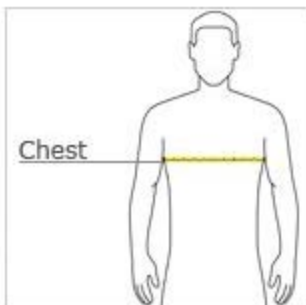

## SIZE CHART

	XS	S	M	L	XL	XXL	3XL	4XL
Size	2	4/6	8/10	12/14	16/18	20/22	24/26	28/30
Bust	32-34	35-36	37-38	39-41	42-44	45-47	48-51	52-55

### HOW TO MEASURE

#### BUST

Measure under the arm and around the fullest part of the bust with arms down, keeping tape horizontal.

## SIZE CHART

	XS	S	M	L	XL	2XL	3XL	4XL
Chest	32-34	35-37	38-40	41-43	44-46	47-49	50-53	54-57