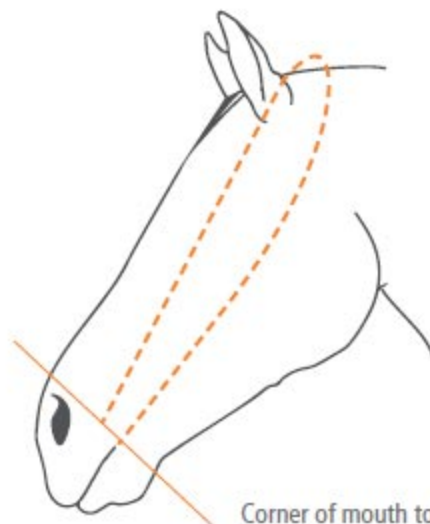

		Pony / Pony		VB / Cob		WB / Full		WB-XL / Full-XL	
		min	max	min	max	min	max	min	max
	cm	95	110	110	121	121	128	128	134
Corner of mouth to corner of mouth along neck	inch	37,5	43	43	48	48	50	50	53
	cm	50	56	56	62	62	67	67	71
Circumference of nose 2 fingers below cheek bones	inch	19,5	22	22	24	24	26	26	28

Two fingers below cheek bows

Corner of mouth to corner of mouth