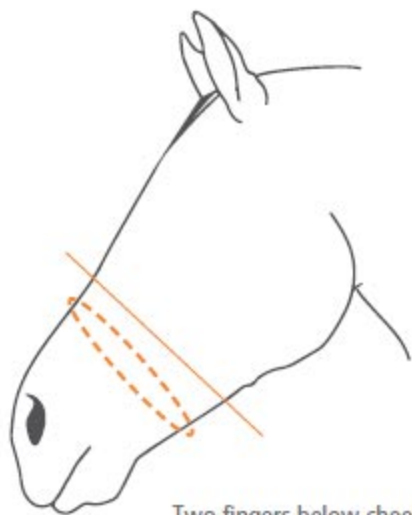

		Pony / Pony		VB / Cob		WB / Full		WB-XL / Full-XL	
		min	max	min	max	min	max	min	max
	cm	95	110	110	121	121	128	128	134
Corner of mouth to corner of mouth along neck	inch	37,5	43	43	48	48	50	50	53
	cm	50	56	56	62	62	67	67	71
Circumference of nose 2 fingers below cheek bones	inch	19,5	22	22	24	24	26	26	28

Two fingers below cheek bows

Corner of mouth to corner of mouth